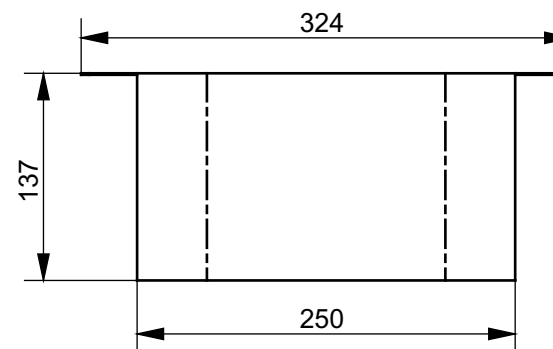

CAN BE COMBINED WITH:

- 1. SG WC seat with soft close TC501CVK
- 2. SG Metallic cover 7EE0007
- 3. SG Resin cover 9AE0017
- 4. WASHLET SG TCF403EGV1

Designation		TOTO	
SG SERIES WC wallhung CW512YR			
Altered		Scale	<p>This drawing including the respective data may neither be duplicated nor modified nor altered without the consent of TOTO Europe GmbH. The usage of the data/technical drawings takes place at user's own risk and under exclusion of any liability of TOTO Europe GmbH and/or of the companies of the TOTO-Group. The indicated dimensions are not binding; products are subject to change. Measurements shown may be subject to small variations or are indicative.</p>
		1:10	
		Signed T.G.	
		Date	18/03/2015

TO BE COMBINED WITH:

- | | |
|-------------------|------------|
| 1. SG WC wallhung | CW512YR |
| 2. SG WC seat | TC501CVK |
| 3. WASHLET SG | TCF403EGV1 |

Designation		TOTO	
SG SERIES Metallic cover 7EE0007			
Altered	Scale	1:5	
	Signed	T.G.	
	Date	18/03/2015	
<small>This drawing including the respective data may neither be duplicated nor modified nor altered without the consent of TOTO Europe GmbH. The usage of the data/technical drawings takes place at user's own risk and under exclusion of any liability of TOTO Europe GmbH and/or of the companies of the TOTO-Group. The indicated dimensions are not binding; products are subject to change. Measurements shown may be subject to small variations or are indicative.</small>			