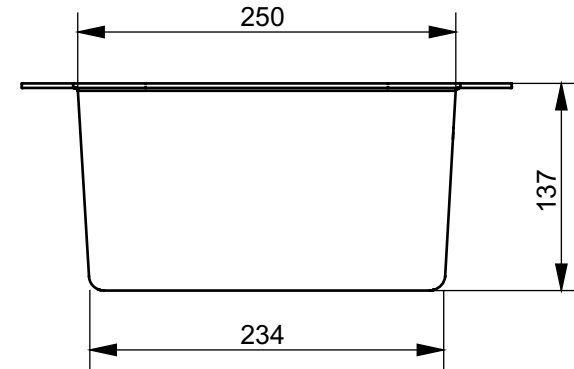

CAN BE COMBINED WITH:

- 1. SG WC seat with soft close TC501CVK
- 2. SG Metallic cover 7EE0007
- 3. SG Resin cover 9AE0017
- 4. WASHLET SG TCF403EGV1

Designation		TOTO	
SG SERIES WC wallhung CW512YR			
Altered		Scale	<p>This drawing including the respective data may neither be duplicated nor modified nor altered without the consent of TOTO Europe GmbH. The usage of the data/technical drawings takes place at user's own risk and under exclusion of any liability of TOTO Europe GmbH and/or of the companies of the TOTO-Group. The indicated dimensions are not binding; products are subject to change. Measurements shown may be subject to small variations or are indicative.</p>
		1:10	
		Signed T.G.	
		Date	18/03/2015

TO BE COMBINED WITH:

- | | |
|-------------------|------------|
| 1. SG WC wallhung | CW512YR |
| 2. SG WC seat | TC501CVK |
| 3. WASHLET SG | TCF403EGV1 |

Designation		TOTO	
SG SERIES Metallic cover 7EE0007			
Altered	Scale	1:5	
	Signed	T.G.	
	Date	18/03/2015	
<small>This drawing including the respective data may neither be duplicated nor modified nor altered without the consent of TOTO Europe GmbH. The usage of the data/technical drawings takes place at user's own risk and under exclusion of any liability of TOTO Europe GmbH and/or of the companies of the TOTO-Group. The indicated dimensions are not binding; products are subject to change. Measurements shown may be subject to small variations or are indicative.</small>			