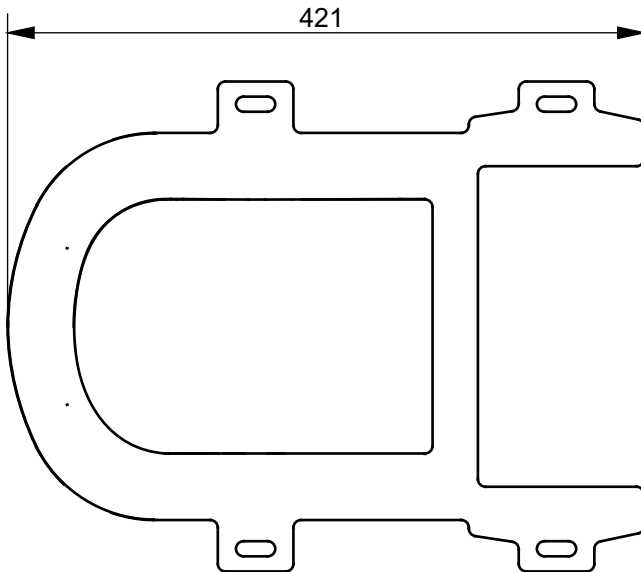

CAN BE COMBINED WITH:

- 1. SG WC seat with soft close TC501CVK
- 2. SG Metallic cover 7EE0007
- 3. SG Resin cover 9AE0017
- 4. WASHLET SG TCF403EGV1

Designation		TOTO	
SG SERIES WC wallhung CW512YR			
Altered		Scale	<p>This drawing including the respective data may neither be duplicated nor modified nor altered without the consent of TOTO Europe GmbH. The usage of the data/technical drawings takes place at user's own risk and under exclusion of any liability of TOTO Europe GmbH and/or of the companies of the TOTO-Group. The indicated dimensions are not binding; products are subject to change. Measurements shown may be subject to small variations or are indicative.</p>
		1:10	
		Signed T.G.	
		Date	18/03/2015

TO BE COMBINED WITH:

- | | |
|-------------------|------------|
| 1. SG WC wallhung | CW512YR |
| 2. SG WC seat | TC501CVK |
| 3. WASHLET SG | TCF403EGV1 |

Designation		TOTO	
SG SERIES Metallic cover 7EE0007			
Altered	Scale	1:5	
	Signed	T.G.	
	Date	18/03/2015	
<small>This drawing including the respective data may neither be duplicated nor modified nor altered without the consent of TOTO Europe GmbH. The usage of the data/technical drawings takes place at user's own risk and under exclusion of any liability of TOTO Europe GmbH and/or of the companies of the TOTO-Group. The indicated dimensions are not binding; products are subject to change. Measurements shown may be subject to small variations or are indicative.</small>			