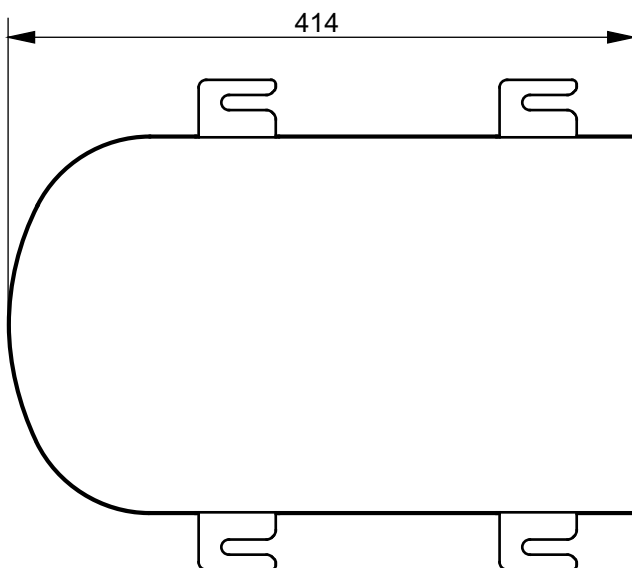

CAN BE COMBINED WITH:

- 1. SG WC seat with soft close TC501CVK
- 2. SG Metallic cover 7EE0007
- 3. SG Resin cover 9AE0017
- 4. WASHLET SG TCF403EGV1

Designation		TOTO	
SG SERIES WC wallhung CW512YR			
Altered		Scale	<p>This drawing including the respective data may neither be duplicated nor modified nor altered without the consent of TOTO Europe GmbH. The usage of the data/technical drawings takes place at user's own risk and under exclusion of any liability of TOTO Europe GmbH and/or of the companies of the TOTO-Group. The indicated dimensions are not binding; products are subject to change. Measurements shown may be subject to small variations or are indicative.</p>
		1:10	
		Signed T.G.	
		Date	18/03/2015

TO BE COMBINED WITH:

- | | |
|-------------------|------------|
| 1. SG WC wallhung | CW512YR |
| 2. SG WC seat | TC501CVK |
| 3. WASHLET SG | TCF403EGV1 |

Designation		TOTO	
SG SERIES Metallic cover 7EE0007			
Altered	Scale	1:5	
	Signed	T.G.	
	Date	18/03/2015	
<small>This drawing including the respective data may neither be duplicated nor modified nor altered without the consent of TOTO Europe GmbH. The usage of the data/technical drawings takes place at user's own risk and under exclusion of any liability of TOTO Europe GmbH and/or of the companies of the TOTO-Group. The indicated dimensions are not binding; products are subject to change. Measurements shown may be subject to small variations or are indicative.</small>			