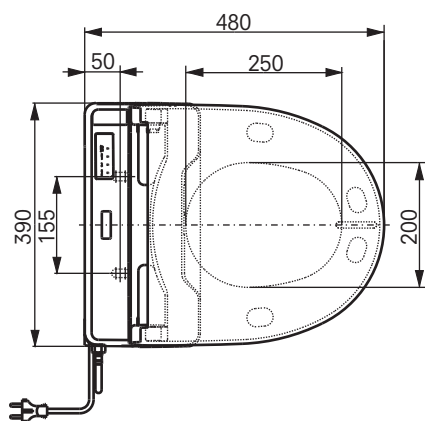

PRODUCT DETAILS

Product code	TCF6530G#NW1, TCF6530GE#NW1 (UK), TCF6530SW#NW1 (CH)
EAN code	40 50663 09350 1 (TCF6530G#NW1) 40 50663 09351 8 (TCF6530GE#NW1) 40 50663 09352 5 (TCF6530SW#NW1)
Size	w390×d480×h188(mm)
Weight	5 kg
Colour	White
Technologies	Warm water nozzle, Heated seat, Deodorizer, PreMist, Dryer

TO BE COMBINED WITH

CF WC, wallhung CW132Y

Weights and measurements shown may be subject to small variations or are indicative.

TECHNICAL DRAWINGS

SCREW LENGHT Ø4X30 (2pcs)