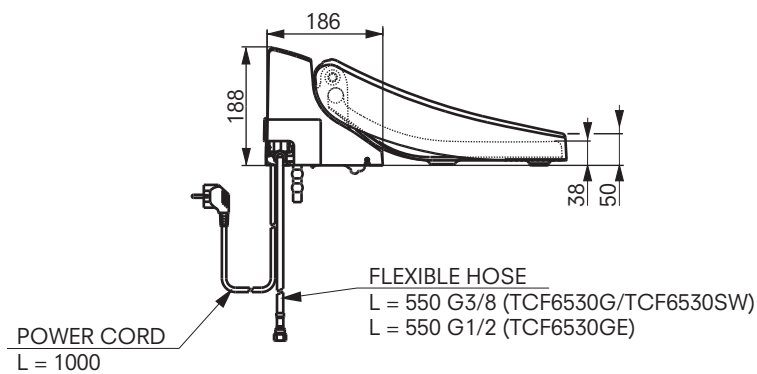

PRODUCT DETAILS

Product code	TCF6530G#NW1, TCF6530GE#NW1 (UK), TCF6530SW#NW1 (CH)
EAN code	40 50663 09350 1 (TCF6530G#NW1) 40 50663 09351 8 (TCF6530GE#NW1) 40 50663 09352 5 (TCF6530SW#NW1)
Size	w390×d480×h188(mm)
Weight	5 kg
Colour	White
Technologies	Warm water nozzle, Heated seat, Deodorizer, PreMist, Dryer

TO BE COMBINED WITH

CF WC, wallhung CW132Y

Weights and measurements shown may be subject to small variations or are indicative.

TECHNICAL DRAWINGS

SCREW LENGHT Ø4X30 (2pcs)