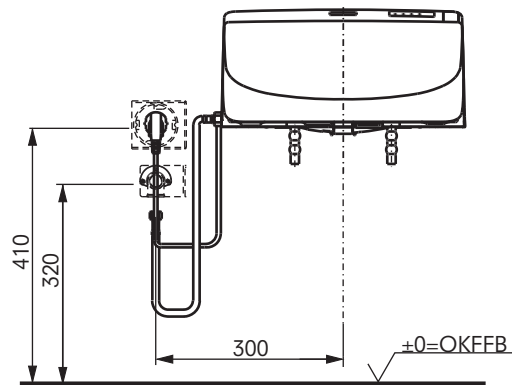

PRODUCT DETAILS

Product code	TCF6530G#NW1, TCF6530GE#NW1 (UK), TCF6530SW#NW1 (CH)
EAN code	40 50663 09350 1 (TCF6530G#NW1) 40 50663 09351 8 (TCF6530GE#NW1) 40 50663 09352 5 (TCF6530SW#NW1)
Size	w390×d480×h188(mm)
Weight	5 kg
Colour	White
Technologies	Warm water nozzle, Heated seat, Deodorizer, PreMist, Dryer

TO BE COMBINED WITH

CF WC, wallhung CW132Y

Weights and measurements shown may be subject to small variations or are indicative.

TECHNICAL DRAWINGS

SCREW LENGHT Ø4X30 (2pcs)