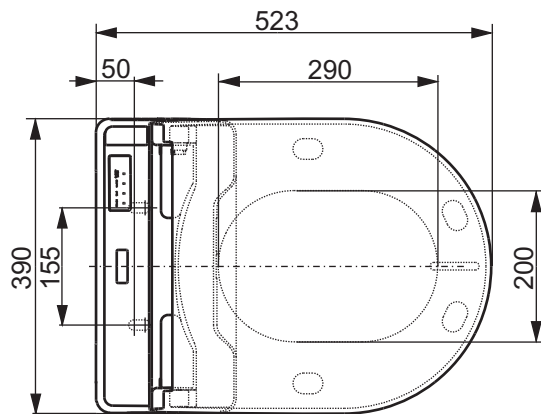

±0=OKFFB

SCREW LENGHT Ø4X30 (2pcs)

TO BE COMBINED WITH:

- MH WC, wallhung, for WASHLET installation with hidden connections CW162YH

Designation		TOTO	
WASHLET GL 2.0 with hidden connections TCF6532C3GV1			
Altered		Scale	This drawing including the respective data may neither be duplicated nor modified nor altered without the consent of TOTO Europe GmbH. The usage of the data/technical drawings takes place at user's own risk and under exclusion of any liability of TOTO Europe GmbH and/or of the companies of the TOTO-Group. The indicated dimensions are not binding; products are subject to change.
		1:10	
		Signed T.G.	
		Date	01/09/2015