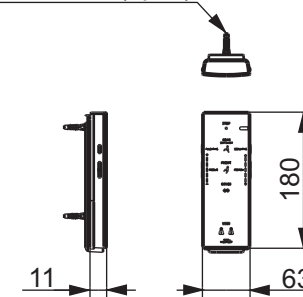

±0=OKFFB

SCREW LENGHT Ø4X30 (2pcs)

TO BE COMBINED WITH:

- MH WC, wallhung, for WASHLET installation with hidden connections CW162YH

Designation		TOTO	
WASHLET GL 2.0 with hidden connections TCF6532C3GV1			
Altered		Scale	This drawing including the respective data may neither be duplicated nor modified nor altered without the consent of TOTO Europe GmbH. The usage of the data/technical drawings takes place at user's own risk and under exclusion of any liability of TOTO Europe GmbH and/or of the companies of the TOTO-Group. The indicated dimensions are not binding; products are subject to change.
		1:10	
		Signed T.G.	
		Date	01/09/2015