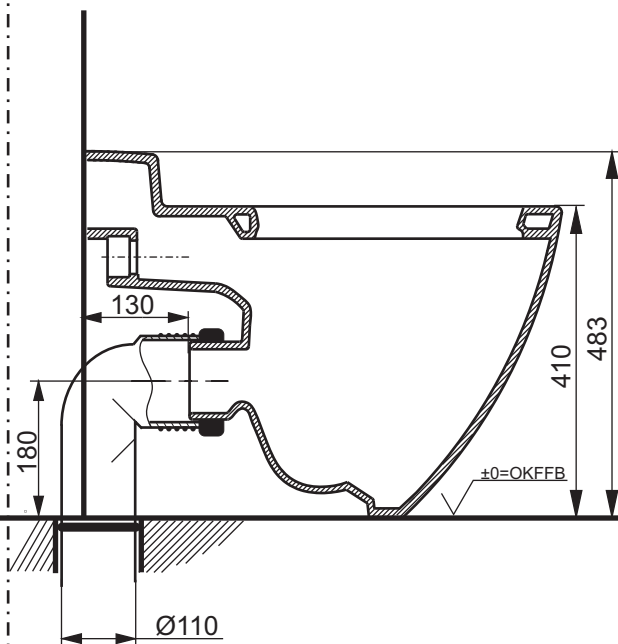

A. Floor connection - P trap

B. Floor connection - 90° trap

C. Wall connection

Designation
NC SERIES
 WC back-to-wall, washdown
 CW763Y

TOTO

Altered		Scale 1:10
		Signed T.G.
		Date 10/09/2013

This drawing including the respective data may neither be duplicated nor modified nor altered without the consent of TOTO Europe GmbH. The usage of the data/technical drawings takes place at user's own risk and under exclusion of any liability of TOTO Europe GmbH and/or of the companies of the TOTO-Group. The indicated dimensions are not binding; products are subject to change.