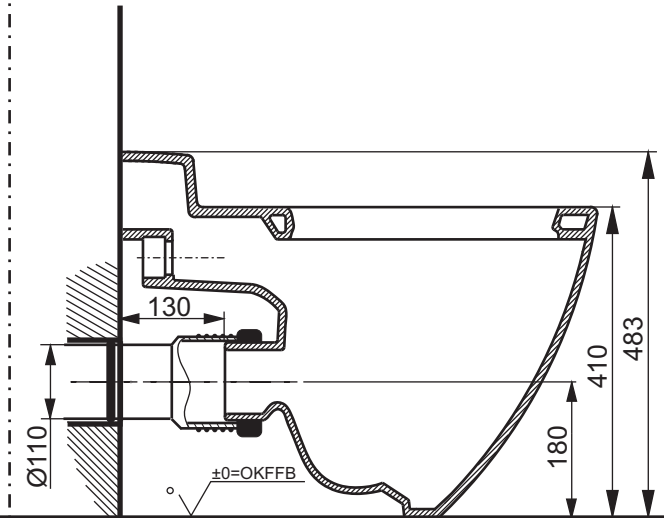

A. Floor connection - P trap

B. Floor connection - 90° trap

C. Wall connection

Designation
NC SERIES
 WC back-to-wall, washdown
 CW763Y

TOTO

Altered		Scale 1:10
		Signed T.G.
		Date 10/09/2013

This drawing including the respective data may neither be duplicated nor modified nor altered without the consent of TOTO Europe GmbH. The usage of the data/technical drawings takes place at user's own risk and under exclusion of any liability of TOTO Europe GmbH and/or of the companies of the TOTO-Group. The indicated dimensions are not binding; products are subject to change.