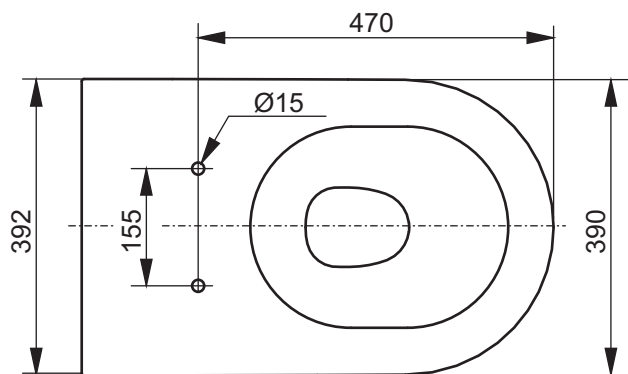

A. Floor connection - P trap

B. Floor connection - 90° trap

C. Wall connection

Designation
NC SERIES
 WC back-to-wall, washdown
 CW763Y

TOTO

Altered		Scale 1:10
		Signed T.G.
		Date 10/09/2013

This drawing including the respective data may neither be duplicated nor modified nor altered without the consent of TOTO Europe GmbH. The usage of the data/technical drawings takes place at user's own risk and under exclusion of any liability of TOTO Europe GmbH and/or of the companies of the TOTO-Group. The indicated dimensions are not binding; products are subject to change.