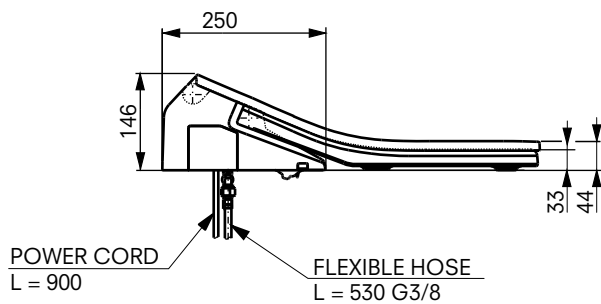

WASHLET™

RX, incl. remote controller

DE: RX, inkl. Fernbedienung
FR: RX, télécommande incluse
IT: RX, incl. telecomando
RU: RX, включая дистанционное управление

PRODUCT DETAILS

Product code	TCF794CG
EAN code	40 50663 09455 3
Size	w:383xd:579xh:146 (mm)
Weight	6 kg
Colour	White
Technologies	Warm water nozzle, heated seat, Deodorizer, PreMist

TO BE COMBINED WITH

RP WC, wall-hung, just to be used

for the mentioned WASHLET™

CW542EY

Weights and measurements shown may be subject to small variations or are indicative.

TECHNICAL DRAWINGS

SCREW LENGHT Ø4X30 (2pcs)