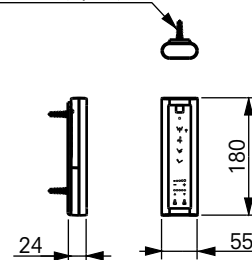

WASHLET™

RX, incl. remote controller

DE: RX, inkl. Fernbedienung
FR: RX, télécommande incluse
IT: RX, incl. telecomando
RU: RX, включая дистанционное управление

PRODUCT DETAILS

Product code	TCF794CG
EAN code	40 50663 09455 3
Size	w:383xd:579xh:146 (mm)
Weight	6 kg
Colour	White
Technologies	Warm water nozzle, heated seat, Deodorizer, PreMist

TO BE COMBINED WITH

RP WC, wall-hung, just to be used

for the mentioned WASHLET™

CW542EY

Weights and measurements shown may be subject to small variations or are indicative.

TECHNICAL DRAWINGS

SCREW LENGHT Ø4X30 (2pcs)