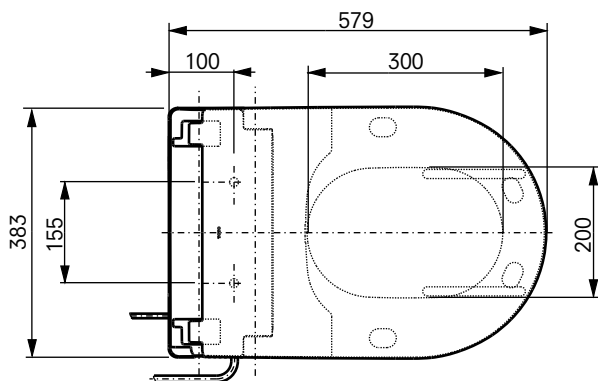

WASHLET™

RX, incl. remote controller

DE: RX, inkl. Fernbedienung
FR: RX, télécommande incluse
IT: RX, incl. telecomando
RU: RX, включая дистанционное управление

PRODUCT DETAILS

Product code	TCF794CG
EAN code	40 50663 09455 3
Size	w:383xd:579xh:146 (mm)
Weight	6 kg
Colour	White
Technologies	Warm water nozzle, heated seat, Deodorizer, PreMist

TO BE COMBINED WITH

RP WC, wall-hung, just to be used

for the mentioned WASHLET™

CW542EY

Weights and measurements shown may be subject to small variations or are indicative.

TECHNICAL DRAWINGS

SCREW LENGHT Ø4X30 (2pcs)