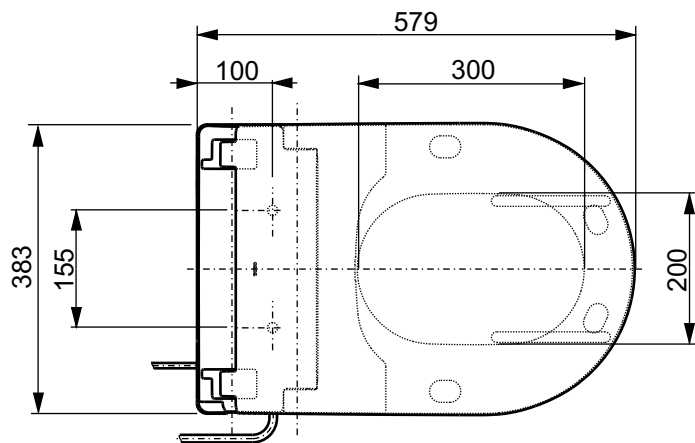

±0=OKFFB

SCREW LENGHT Ø4X30 (2pcs)

TO BE COMBINED WITH:

1. RP WC, wall-hung, just to be used for the mentioned WASHLET™ CW542EY

Designation		TOTO		
WASHLET™ RX, incl. remote controller TCF794CG				
Altered		Scale	1:10	
		Signed		T.G.
		Date		19/12/2017
			This drawing including the respective data may neither be duplicated nor modified nor altered without the consent of TOTO Europe GmbH. The usage of the data/technical drawings takes place at user's own risk and under exclusion of any liability of TOTO Europe GmbH and/or of the companies of the TOTO-Group. The indicated dimensions are not binding; products are subject to change.	