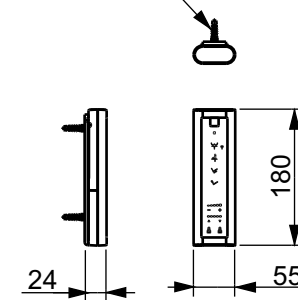

±0=OKFFB

SCREW LENGHT Ø4X30 (2pcs)

TO BE COMBINED WITH:

1. RP WC, wall-hung, just to be used for the mentioned WASHLET™ CW542EY

Designation		TOTO		
WASHLET™ RX, incl. remote controller TCF794CG				
Altered		Scale	1:10	
		Signed		T.G.
		Date		19/12/2017
			This drawing including the respective data may neither be duplicated nor modified nor altered without the consent of TOTO Europe GmbH. The usage of the data/technical drawings takes place at user's own risk and under exclusion of any liability of TOTO Europe GmbH and/or of the companies of the TOTO-Group. The indicated dimensions are not binding; products are subject to change.	