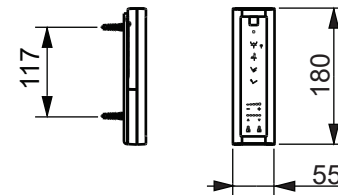

±0=OKFFB

TO BE COMBINED WITH:

1. RP WC, wall-hung, just to be used for the mentioned WASHLET™ CW542EY

Designation		<b>TOTO</b>	
<b>WASHLET™</b> RX EWATER+, incl. remote controller TCF894CG			
Altered		Scale <b>1:10</b>	
		Signed	T.G.
		Date	24/07/2019
			This drawing including the respective data may neither be duplicated nor modified nor altered without the consent of TOTO Europe GmbH. The usage of the data/technical drawings takes place at user's own risk and under exclusion of any liability of TOTO Europe GmbH and/or of the companies of the TOTO-Group. The indicated dimensions are not binding; products are subject to change.