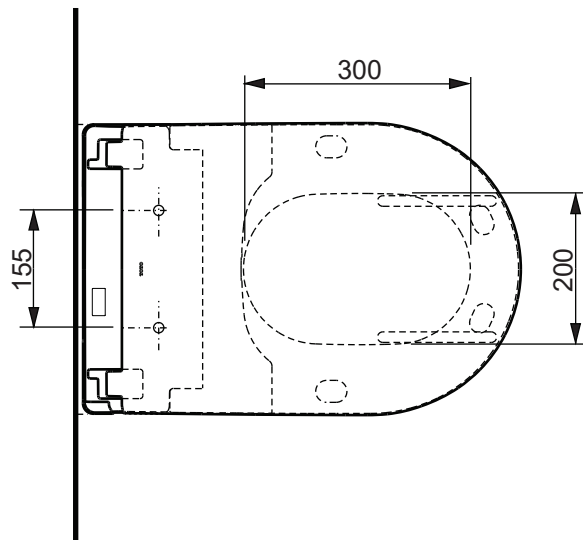

±0=OKFFB

TO BE COMBINED WITH:

1. RP WC, wall-hung, just to be used for the mentioned WASHLET™ CW542EY

Designation		<b>TOTO</b>	
<b>WASHLET™</b> RX EWATER+, incl. remote controller TCF894CG			
Altered		Scale <b>1:10</b>	
		Signed	T.G.
		Date	24/07/2019
			This drawing including the respective data may neither be duplicated nor modified nor altered without the consent of TOTO Europe GmbH. The usage of the data/technical drawings takes place at user's own risk and under exclusion of any liability of TOTO Europe GmbH and/or of the companies of the TOTO-Group. The indicated dimensions are not binding; products are subject to change.