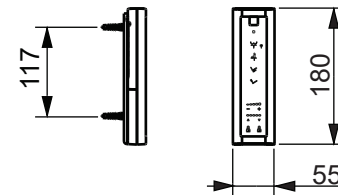

±0=OKFFB

CAN BE COMBINED WITH:

1. SP WC, wall-hung, just to be used for the mentioned WASHLET™ CW522EY

Designation		TOTO	
WASHLET™ SX EWATER+, incl. remote controller TCF796CG			
Altered		Scale	This drawing including the respective data may neither be duplicated nor modified nor altered without the consent of TOTO Europe GmbH. The usage of the data/technical drawings takes place at user's own risk and under exclusion of any liability of TOTO Europe GmbH and/or of the companies of the TOTO-Group. The indicated dimensions are not binding; products are subject to change.
		1:10	
		Signed	
		Date	24/07/2019