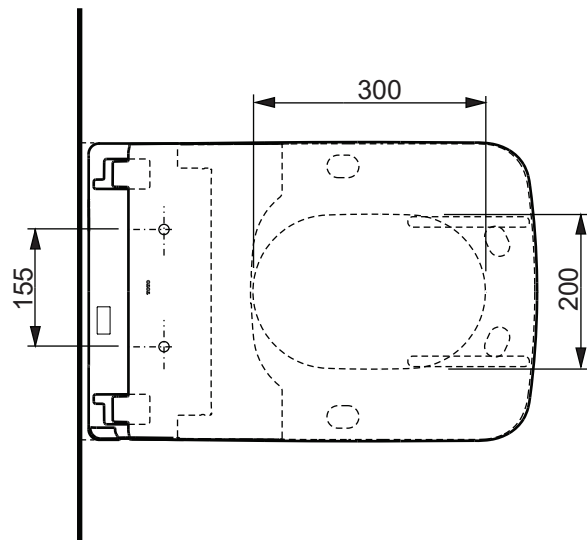

±0=OKFFB

CAN BE COMBINED WITH:

1. SP WC, wall-hung, just to be used for the mentioned WASHLET™ CW522EY

Designation		TOTO	
WASHLET™ SX EWATER+, incl. remote controller TCF796CG			
Altered		Scale	This drawing including the respective data may neither be duplicated nor modified nor altered without the consent of TOTO Europe GmbH. The usage of the data/technical drawings takes place at user's own risk and under exclusion of any liability of TOTO Europe GmbH and/or of the companies of the TOTO-Group. The indicated dimensions are not binding; products are subject to change.
		1:10	
		Signed	
		Date	24/07/2019