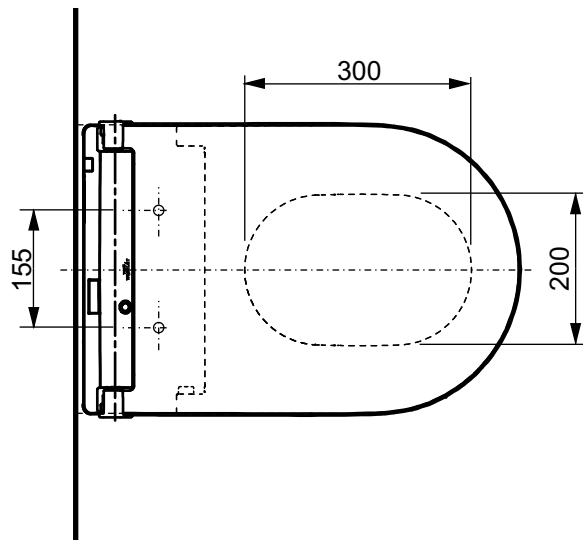

±0=OKFFB

TO BE COMBINED WITH:

- 1. RP WC, wall-hung, just to be used for the mentioned WASHLET™ CW542EY
- 2. Flush Plate for TOTO Sanitary Modul MB175M#SS
- 3. Sanitary Modul for WASHLET™ with automatic flush WH182EAT

Designation		<b>TOTO</b>	
<b>WASHLET™</b> RW auto flush, incl. remote controller TCF802C2G			
Altered		Scale	This drawing including the respective data may neither be duplicated nor modified nor altered without the consent of TOTO Europe GmbH. The usage of the data/technical drawings takes place at user's own risk and under exclusion of any liability of TOTO Europe GmbH and/or of the companies of the TOTO-Group. The indicated dimensions are not binding; products are subject to change.
		1:10	
		Signed T.G.	
		Date	13/01/2020