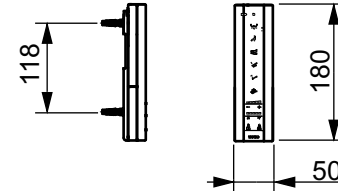

±0=OKFFB

TO BE COMBINED WITH:

- 1. RP WC, wall-hung, just to be used for the mentioned WASHLET™ CW542EY
- 2. Flush Plate for TOTO Sanitary Modul MB175M#SS
- 3. Sanitary Modul for WASHLET™ with automatic flush WH182EAT

Designation		<b>TOTO</b>	
<b>WASHLET™</b> RW auto flush, incl. remote controller TCF802C2G			
Altered		Scale	This drawing including the respective data may neither be duplicated nor modified nor altered without the consent of TOTO Europe GmbH. The usage of the data/technical drawings takes place at user's own risk and under exclusion of any liability of TOTO Europe GmbH and/or of the companies of the TOTO-Group. The indicated dimensions are not binding; products are subject to change.
		1:10	
		Signed T.G.	
		Date	13/01/2020