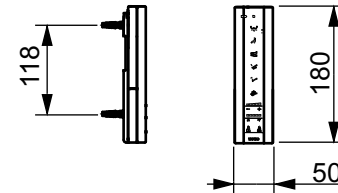

±0=OKFFB

TO BE COMBINED WITH:

- 1. SP WC, wall-hung, just to be used for the mentioned WASHLET™ CW522EY
- 2. Flush Plate for TOTO Sanitary Modul MB175M#SS
- 3. Sanitary Modul for WASHLET™ with automatic flush WH182EAT

Designation		<b>TOTO</b>	
<b>WASHLET™</b> SW auto flush, incl. remote controller TCF804C2G			
Altered		Scale	This drawing including the respective data may neither be duplicated nor modified nor altered without the consent of TOTO Europe GmbH. The usage of the data/technical drawings takes place at user's own risk and under exclusion of any liability of TOTO Europe GmbH and/or of the companies of the TOTO-Group. The indicated dimensions are not binding; products are subject to change.
		1:10	
		Signed T.G.	
		Date	21/02/2020