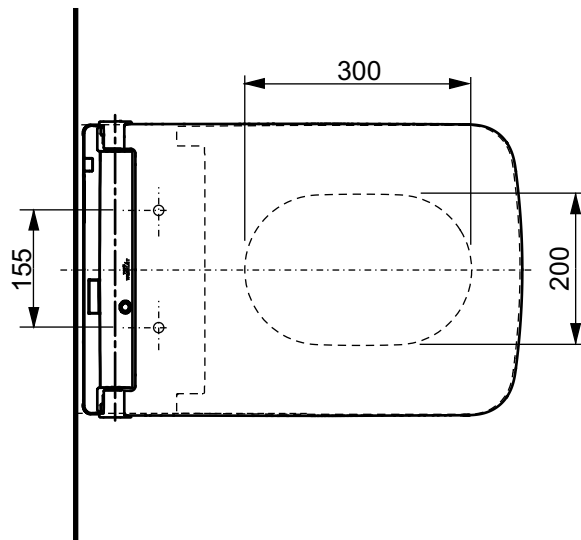

±0=OKFFB

TO BE COMBINED WITH:

- 1. SP WC, wall-hung, just to be used for the mentioned WASHLET™ CW522EY
- 2. Flush Plate for TOTO Sanitary Modul MB175M#SS
- 3. Sanitary Modul for WASHLET™ with automatic flush WH182EAT

Designation		<b>TOTO</b>	
<b>WASHLET™</b> SW auto flush, incl. remote controller TCF804C2G			
Altered		Scale	This drawing including the respective data may neither be duplicated nor modified nor altered without the consent of TOTO Europe GmbH. The usage of the data/technical drawings takes place at user's own risk and under exclusion of any liability of TOTO Europe GmbH and/or of the companies of the TOTO-Group. The indicated dimensions are not binding; products are subject to change.
		1:10	
		Signed T.G.	
		Date	21/02/2020