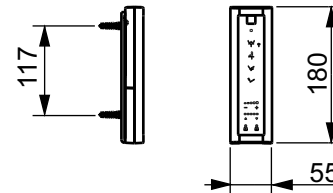

±0=OKFFB

TO BE COMBINED WITH:

- 1. RP WC, wall-hung, just to be used for the mentioned WASHLET™ CW542EY
- 2. Flush Plate for TOTO Sanitary Modul MB175M#SS
- 3. Sanitary Modul for WASHLET™ with automatic flush WH182EAT

Designation		TOTO	
WASHLET™ RX EWATER+ auto flush, incl. remote controller TCF895CG			
Altered		Scale	This drawing including the respective data may neither be duplicated nor modified nor altered without the consent of TOTO Europe GmbH. The usage of the data/technical drawings takes place at user's own risk and under exclusion of any liability of TOTO Europe GmbH and/or of the companies of the TOTO-Group. The indicated dimensions are not binding; products are subject to change.
		1:10	
		Signed	
		Date	13/01/2020