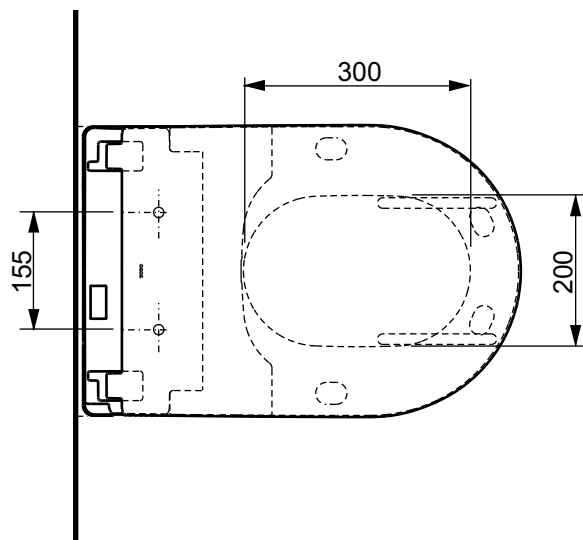

±0=OKFFB

TO BE COMBINED WITH:

- 1. RP WC, wall-hung, just to be used for the mentioned WASHLET™ CW542EY
- 2. Flush Plate for TOTO Sanitary Modul MB175M#SS
- 3. Sanitary Modul for WASHLET™ with automatic flush WH182EAT

Designation		TOTO	
WASHLET™ RX EWATER+ auto flush, incl. remote controller TCF895CG			
Altered		Scale	This drawing including the respective data may neither be duplicated nor modified nor altered without the consent of TOTO Europe GmbH. The usage of the data/technical drawings takes place at user's own risk and under exclusion of any liability of TOTO Europe GmbH and/or of the companies of the TOTO-Group. The indicated dimensions are not binding; products are subject to change.
		1:10	
		Signed	
		Date	13/01/2020