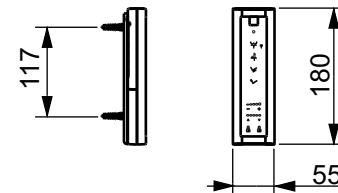

±0=OKFFB

TO BE COMBINED WITH:

- 1. SP WC, wall-hung, just to be used for the mentioned WASHLET™ CW522EY
- 2. Flush Plate for TOTO Sanitary Modul MB175M#SS
- 3. Sanitary Modul for WASHLET™ with automatic flush WH182EAT

Designation		TOTO	
WASHLET™ SX EWATER+ auto flush, incl. remote controller TCF897CG			
Altered		Scale	This drawing including the respective data may neither be duplicated nor modified nor altered without the consent of TOTO Europe GmbH. The usage of the data/technical drawings takes place at user's own risk and under exclusion of any liability of TOTO Europe GmbH and/or of the companies of the TOTO-Group. The indicated dimensions are not binding; products are subject to change.
		1:10	
		Signed	
		Date	13/01/2020