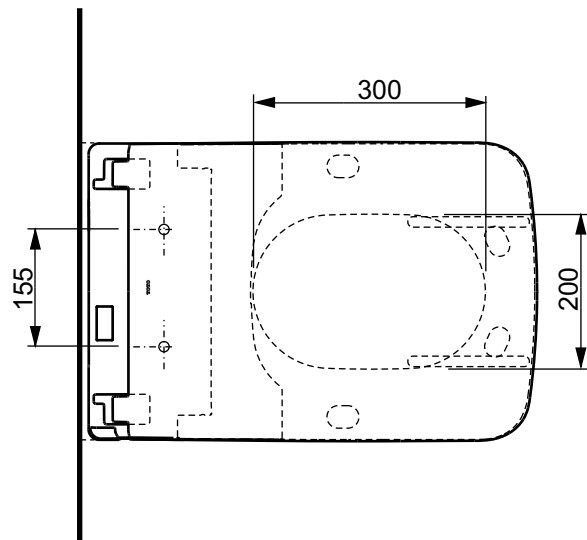

±0=OKFFB

TO BE COMBINED WITH:

- 1. SP WC, wall-hung, just to be used for the mentioned WASHLET™ CW522EY
- 2. Flush Plate for TOTO Sanitary Modul MB175M#SS
- 3. Sanitary Modul for WASHLET™ with automatic flush WH182EAT

Designation		TOTO	
WASHLET™ SX EWATER+ auto flush, incl. remote controller TCF897CG			
Altered		Scale	This drawing including the respective data may neither be duplicated nor modified nor altered without the consent of TOTO Europe GmbH. The usage of the data/technical drawings takes place at user's own risk and under exclusion of any liability of TOTO Europe GmbH and/or of the companies of the TOTO-Group. The indicated dimensions are not binding; products are subject to change.
		1:10	
		Signed	
		Date	13/01/2020