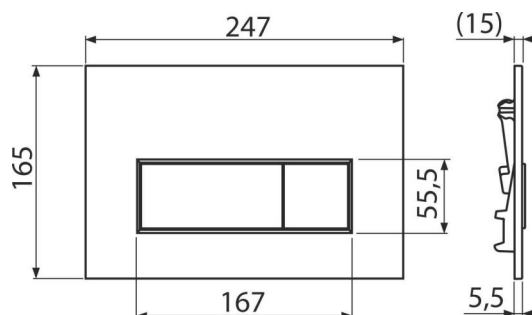

M575 THIN

Flush plate for pre-wall installation systems, gold-polished

Application

For pre-wall installation systems and concealed WC cisterns

Features

- Double-acting mechanical flushing
- Compatible for all pre-wall installation systems and cisterns for building into solid walls ALCAPLAST
- Material: plastic
- Surface finish: gold
- The flush plate thanks to its profile stands out only 5.5 mm above the tiles

Scope of supply

- Template for correct flush plate setup
- Flushing mechanism screws 2 pcs
- Flush plate
- Fixing frame of the flush plate
- Threaded frame clamp 2 pcs

Order number, Logistic information

Code	EAN		Weight (piece packing palett)	Dimensions (piece packing)	Quantity (packing palett)
M575	8595580558635	Gold-polished	0,3277 8,1925 229,3900 kg	250x170x36 595x395x245 mm	25 700 pcs

Guarantee 2/2 years
Customs code 39269097